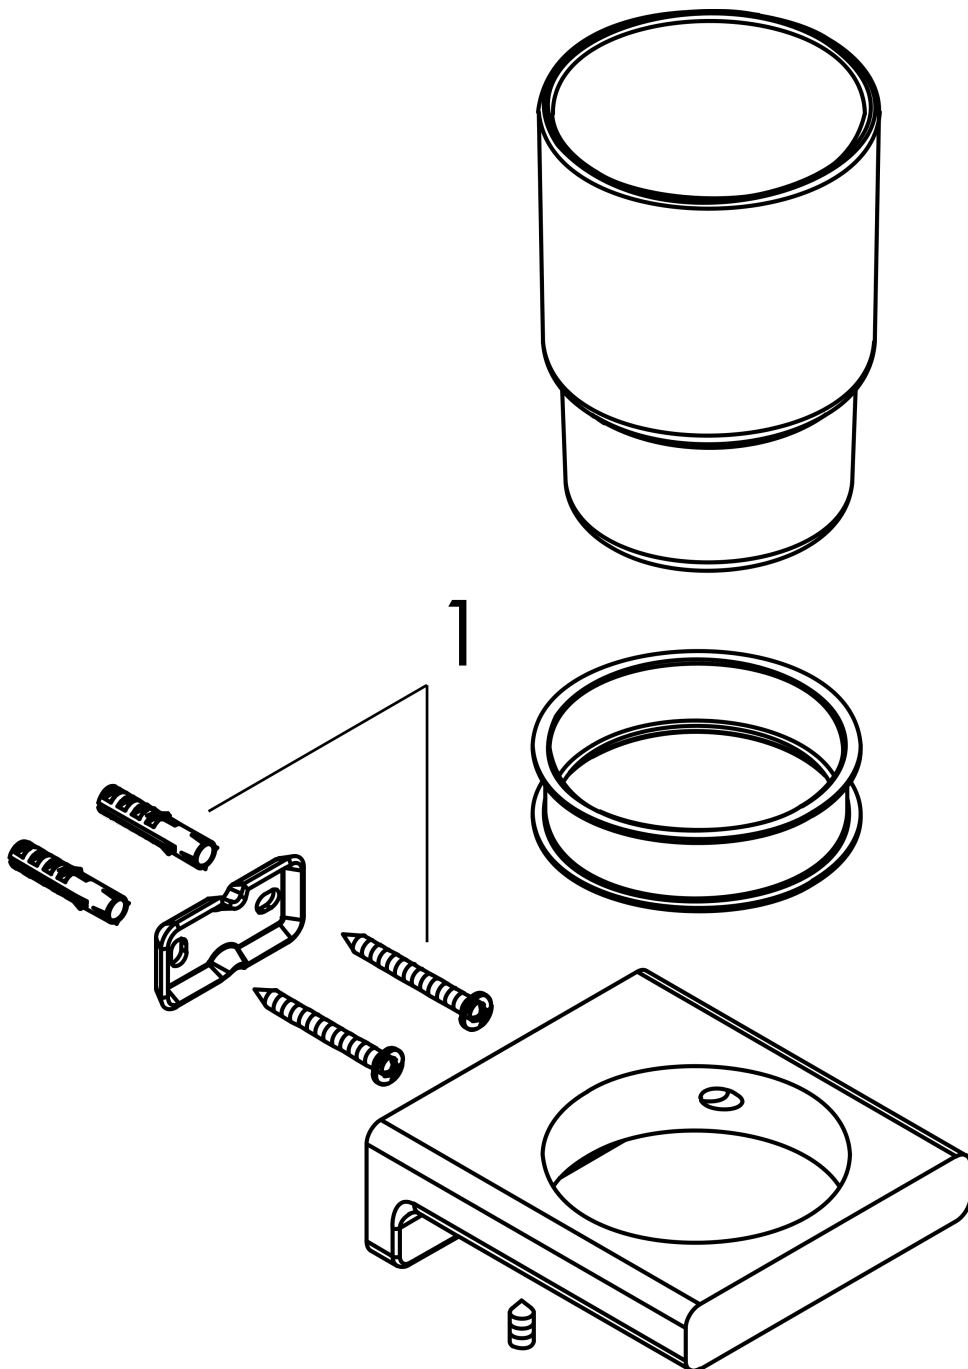

AddStoris
Toothbrush tumbler
 Surfaces: **Matt White**

Article Number: **41749700**

Description

product features

- wall-mounted
- material: matt glass
- material holder: metal
- with mounting material
- concealed fastening
- drilling distance: 26 mm
- diameter drill hole: 6 mm

Design awards

reddot winner 2021

Product image

Scale drawing

AddStoris
Toothbrush tumbler
 Surfaces: **Matt White**

Article Number: **41749700**

Exploded Drawing

Year of production: >04/21

AddStoris

Toothbrush tumbler

Surfaces: **Matt White**

Article Number: **41749700**

Spare part list

Year of production: >**04/21**

Pos.	Description	Article Number	Price	PU
1	mounting set	40915000	€ 11,31	1