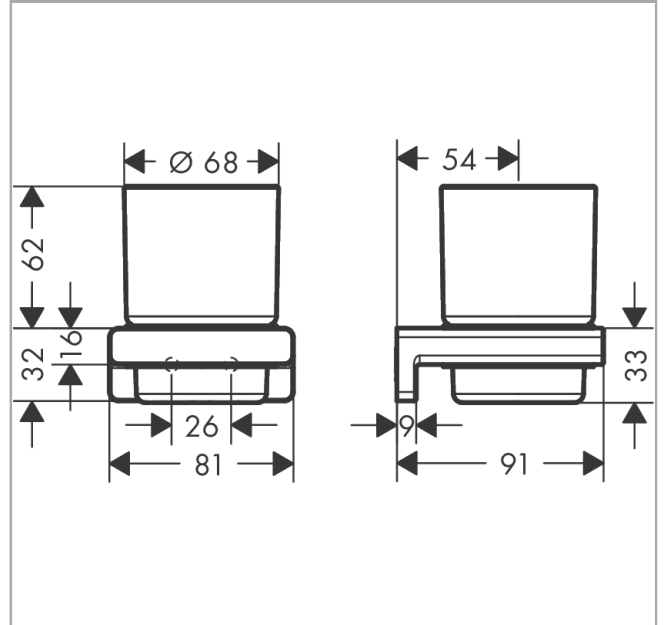

AddStoris
Toothbrush tumbler
 Surfaces: **Matt White**

Article Number: **41749700**

Description

product features

- wall-mounted
- material: matt glass
- material holder: metal
- with mounting material
- concealed fastening
- drilling distance: 26 mm
- diameter drill hole: 6 mm

Design awards

reddot winner 2021

Product image

Scale drawing

AddStoris
Toothbrush tumbler
 Surfaces: **Matt White**

Article Number: **41749700**

Exploded Drawing

Year of production: >04/21

AddStoris

Toothbrush tumbler

Surfaces: **Matt White**

Article Number: **41749700**

Spare part list

Year of production: >**04/21**

Pos.	Description	Article Number	Price	PU
1	mounting set	40915000	€ 11,31	1